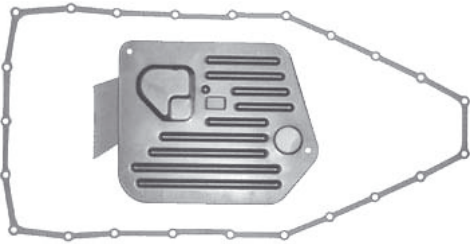

**ZF 5HP18
BMW**

Pan Gasket 5HP18.GAS01
Filter 5HP18.FIL01

**ZF 5HP19
BMW**

Pan Gasket 5HP19.GAS01
Filter 5HP19.FIL01
Pick Up 5mm High

ZF 5HP19FL/5HP19FLA
Pan Gasket 5HP19.GAS03
Filter 5HP19.FIL02
Pick Up 8mm High

ZF 5HP24
BMW, JAGUAR,
LANDROVER
Pan Gasket 5HP24.GAS01
Filter 5HP24.FIL01
Filter Pick up 5mm

ZF 5HP24A
AUDI, VW
Pan Gasket 5HP24A.GAS01
Filter 5HP24A.FIL01
Filter Pick up 26mm high

ZF 5HP24A
AUDI, VW
Pan Gasket 5HP24A.GAS01
Filter 5HP24A.FIL02
Filter Pick up 22mm high