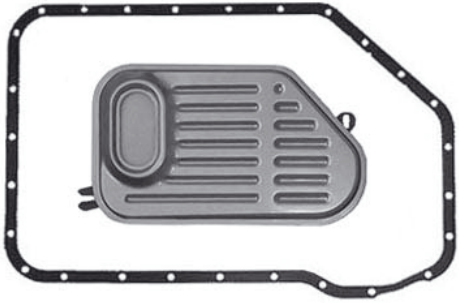

ZF 5HP19FL/5HP19FLA
Pan Gasket 5HP19.GAS03
Filter 5HP19.FIL02
Pick Up 8mm High