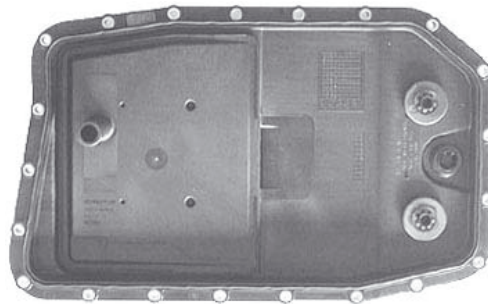

ZF 6HP26
ALL EXCEPT BMW X5
Pan Gasket 6HP26.GAS01
Pan, Filter and Pan Seal
6HP26.PAN01