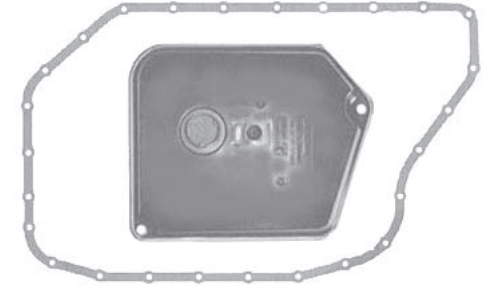

**ZF 5HP18
BMW**

Pan Gasket 5HP18.GAS01
Filter 5HP18.FIL01

**ZF 5HP19
BMW**

Pan Gasket 5HP19.GAS01
Filter 5HP19.FIL01
Pick Up 5mm High

ZF 5HP19FL/5HP19FLA
Pan Gasket 5HP19.GAS03
Filter 5HP19.FIL02
Pick Up 8mm High

ZF 5HP24
BMW, JAGUAR,
LANDROVER
Pan Gasket 5HP24.GAS01
Filter 5HP24.FIL01
Filter Pick up 5mm

ZF 5HP24A
AUDI, VW
Pan Gasket 5HP24A.GAS01
Filter 5HP24A.FIL01
Filter Pick up 26mm high

ZF 5HP24A
AUDI, VW
Pan Gasket 5HP24A.GAS01
Filter 5HP24A.FIL02
Filter Pick up 22mm high