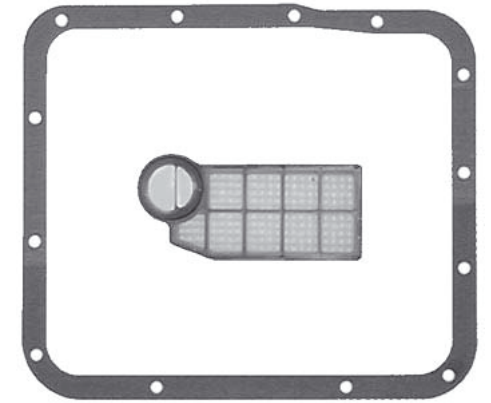

ZF 3HP 12/20
Pan Gaskets available in Kit
Only

ZF 3HP22
Pan Gasket 3HP22.GAS01
Filter 3HP22.FIL01

ZF 3HP22 FWD
Pan Gasket 3HP22.GAS05
Filter 3HP22.FIL02

ZF 4HP14
PEUGEOT, CITROEN
& ROVER
Pan Gasket 4HP14.GAS10
Filter 4HP14.FIL01