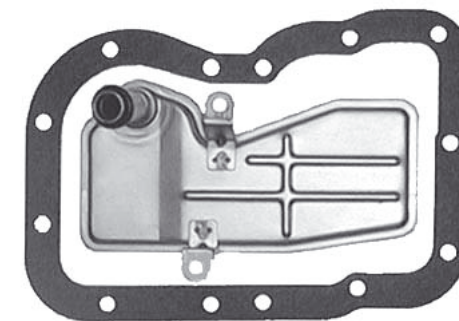

SUBARU 3 SPEED
Pan Gasket Kit Only
Filter Special Order

SUBARU 3 SPEED
Pan Gasket Kit Only
Filter Special Order

SUBARU 3 SPEED
Pan Gasket Kit Only
Filter Special Order

SUBARU ECVT
Pan Gasket ECVT.GAS01
Filter ECVT.FIL01

SUBARU 4 SPEED
Pan Gasket SUB4.GAS01
Filter SUB4.FIL01

SUBARU 4 SPEED
Pan Gasket SUB4.GAS01
Filter SUB4.FIL03

SUBARU 4 SPEED
1999-ON
Pan Gasket SUB4.GAS11
Internal Filter SUB4.FIL04
External Filter SUB4.FIL05

SHUDDER FIXX
Concentrated Friction
Modifier formulated
specifically for eliminating
converter and 4WD shudder
problems instantly
Part No. LUBE4