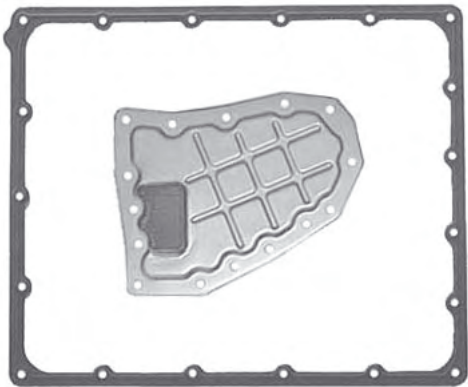

Pan Gasket RE4.GAS01  
Filter RE4.FIL04  
Filter has 48mm Pick Up

**NISSAN RE4R03A 4WD**

Pan Gasket RE4.GAS02  
Filter RE4.FIL01  
Filter has 26mm Pick Up

**NISSAN RE4R03A 2WD**

Pan Gasket RE4.GAS02  
Filter RE4.FIL02  
Filter has no Pick Up

**NISSAN RE5R05A**

Pan Gasket TBA  
Filter RE5.FIL01  
Metal 16 Bolt Holes

**NISSAN S45V-11A  
MAZDA RC4AEL/JR405E**

Pan Gasket TBA  
Filter RC4A.FIL01  
3.90mm Long Pick Up

**NISSAN S45V-11A  
MAZDA RC4AEL/JR405E**