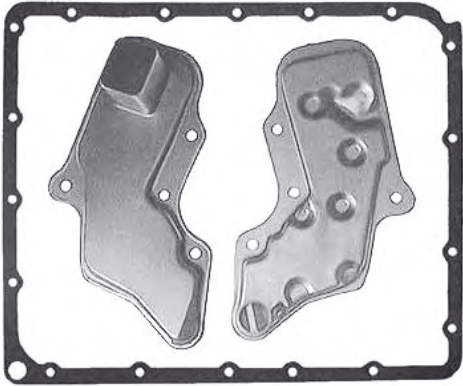

**NISSAN RE4R01A**  
 Pan Gasket RE4.GAS01  
 Filter SUB.FIL03  
 19mm Neck

**NISSAN RL4R01A**  
 Pan Gasket RE4.GAS01  
 Filter RE4.FIL05  
 25mm Neck

**NISSAN RE4R01A**  
 Pan Gasket RE4.GAS01  
 Filter RE4.FIL01  
 Filter has 24.5mm Pick Up

**NISSAN RE4R01B**  
 Pan Gasket RE4.GAS01  
 Filter RE4.FIL06

**NISSAN RE5R01A**  
**NISSAN APPLICATIONS**  
 Pan Gasket RE4.GAS01  
 Filter TBA

**NISSAN RE5R01A**  
**BMW APPLICATIONS**  
 Pan Gasket RE4.GAS01  
 Filter TBA  
 Filter has 19mm Pick Up

**MAZDA R4A-EL**  
 Pan Gasket RE4.GAS01  
 Filter TBA  
 Filter has 21mm Pick Up

**MAZDA R4A-EL**  
**PROCEED**  
 Pan Gasket RE4.GAS01  
 Filter TBA  
 Filter has 28mm Pick Up

**MAZDA R4A-EL  
RX7 TURBO**