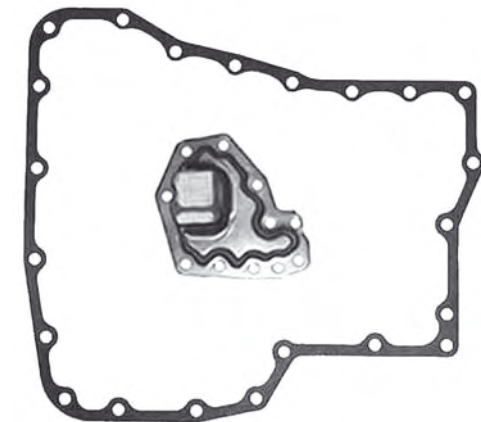

**NISSAN RL3F01A**  
 Pan Gasket RL3.GAS01  
 Filter RL3.FIL03  
 Pick Up 7mm

**NISSAN RL3F01A**  
 Pan Gasket RL3.GAS01  
 Filter RL3.FIL02  
 Pick Up 20mm

**NISSAN RL/RE4F02A**  
 Pan Gasket RL4.GAS01  
 Filter RL4.FIL01  
 Transmission must be Disassembled  
 to change Filter

**NISSAN RE/RL4F03A/B**  
 Pan Gasket RL43.GAS01  
 Filter RL43.FIL01

**NISSAN RE4F04A**  
 Pan Gasket RL4.GAS04  
 Filter RL4.FIL20  
 12.5mm Pick Up

**NISSAN RE4F04A**  
 Pan Gasket RL4.GAS04  
 Filter RL4.FIL23  
 32mm Pick Up

**JATCO JF403E**  
 Pan Gasket RL4.GAS21  
 (Except Rover - Use Sealant)  
 Filter RL4.FIL21  
 Pick Up 7mm off Filter Body

**MAZDA LJ4A-EL**  
 Pan Gasket RL4.GAS23  
 Filter TBA  
 Pick Up 14mm off Filter Body

**NISSAN RE4R01A**  
 Pan Gasket RE4.GAS01  
 Filter SUB.FIL03  
 19mm Neck

**NISSAN RL4R01A**  
 Pan Gasket RE4.GAS01  
 Filter RE4.FIL05  
 25mm Neck

**NISSAN RE4R01A**  
 Pan Gasket RE4.GAS01  
 Filter RE4.FIL01  
 Filter has 24.5mm Pick Up