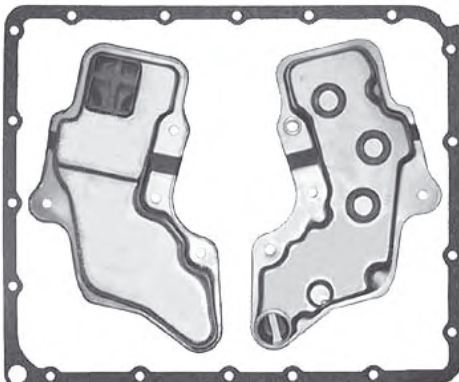

**JATCO JF403E**  
 Pan Gasket RL4.GAS21  
 (Except Rover - Use Sealant)  
 Filter RL4.FIL21  
 Pick Up 7mm off Filter Body

**MAZDA LJ4A-EL**  
 Pan Gasket RL4.GAS23  
 Filter TBA  
 Pick Up 14mm off Filter Body

**NISSAN RE4R01A**  
 Pan Gasket RE4.GAS01  
 Filter SUB.FIL03  
 19mm Neck

**NISSAN RL4R01A**  
 Pan Gasket RE4.GAS01  
 Filter RE4.FIL05  
 25mm Neck

**NISSAN RE4R01A**  
 Pan Gasket RE4.GAS01  
 Filter RE4.FIL01  
 Filter has 24.5mm Pick Up

**NISSAN RE4R01B**  
 Pan Gasket RE4.GAS01  
 Filter RE4.FIL06

**NISSAN RE5R01A**  
**NISSAN APPLICATIONS**  
 Pan Gasket RE4.GAS01  
 Filter TBA

**NISSAN RE5R01A**  
**BMW APPLICATIONS**  
 Pan Gasket RE4.GAS01  
 Filter TBA  
 Filter has 19mm Pick Up

**MAZDA R4A-EL**  
 Pan Gasket RE4.GAS01  
 Filter TBA  
 Filter has 21mm Pick Up

**MAZDA R4A-EL**  
**PROCEED**  
 Pan Gasket RE4.GAS01  
 Filter TBA  
 Filter has 28mm Pick Up

**MAZDA R4A-EL  
RX7 TURBO**