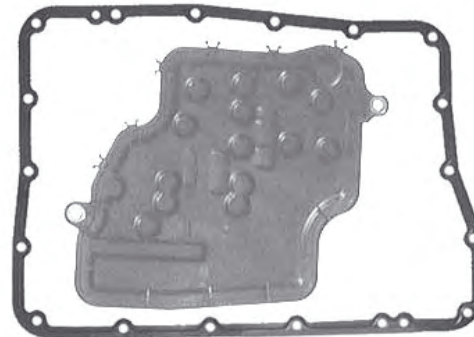

**NISSAN RE0FO6A
CVT**

Pan Gasket PCVT.GAS01
Filter PCVT.FIL02