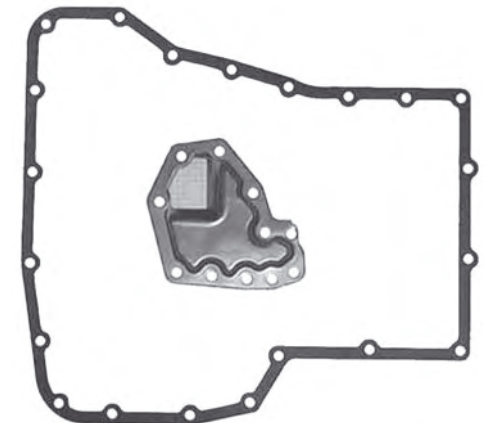

**NISSAN RL3F01A**  
 Pan Gasket RL3.GAS01  
 Filter RL3.FIL03  
 Pick Up 7mm

**NISSAN RL3F01A**  
 Pan Gasket RL3.GAS01  
 Filter RL3.FIL02  
 Pick Up 20mm

**NISSAN RL/RE4F02A**  
 Pan Gasket RL4.GAS01  
 Filter RL4.FIL01  
 Transmission must be Disassembled  
 to change Filter

**NISSAN RE/RL4F03A/B**  
 Pan Gasket RL43.GAS01  
 Filter RL43.FIL01

**NISSAN RE4F04A**  
 Pan Gasket RL4.GAS04  
 Filter RL4.FIL20  
 12.5mm Pick Up

**NISSAN RE4F04A**  
 Pan Gasket RL4.GAS04  
 Filter RL4.FIL23  
 32mm Pick Up

**JATCO JF403E**  
 Pan Gasket RL4.GAS21  
 (Except Rover - Use Sealant)  
 Filter RL4.FIL21  
 Pick Up 7mm off Filter Body

**MAZDA LJ4A-EL**  
 Pan Gasket RL4.GAS23  
 Filter TBA  
 Pick Up 14mm off Filter Body

**NISSAN RE4R01A**  
 Pan Gasket RE4.GAS01  
 Filter SUB.FIL03  
 19mm Neck

**NISSAN RL4R01A**  
 Pan Gasket RE4.GAS01  
 Filter RE4.FIL05  
 25mm Neck

**NISSAN RE4R01A**  
 Pan Gasket RE4.GAS01  
 Filter RE4.FIL01  
 Filter has 24.5mm Pick Up