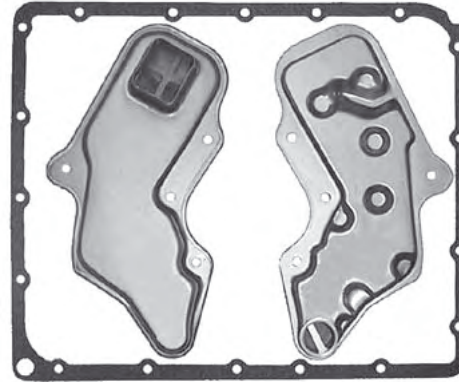

**NISSAN RL3F01A**  
 Pan Gasket RL3.GAS01  
 Filter RL3.FIL03  
 Pick Up 7mm

**NISSAN RL3F01A**  
 Pan Gasket RL3.GAS01  
 Filter RL3.FIL02  
 Pick Up 20mm

**NISSAN RL/RE4F02A**  
 Pan Gasket RL4.GAS01  
 Filter RL4.FIL01  
 Transmission must be Disassembled  
 to change Filter

**NISSAN RE/RL4F03A/B**  
 Pan Gasket RL43.GAS01  
 Filter RL43.FIL01

**NISSAN RE4F04A**  
 Pan Gasket RL4.GAS04  
 Filter RL4.FIL20  
 12.5mm Pick Up

**NISSAN RE4F04A**  
 Pan Gasket RL4.GAS04  
 Filter RL4.FIL23  
 32mm Pick Up

**JATCO JF403E**  
 Pan Gasket RL4.GAS21  
 (Except Rover - Use Sealant)  
 Filter RL4.FIL21  
 Pick Up 7mm off Filter Body

**MAZDA LJ4A-EL**  
 Pan Gasket RL4.GAS23  
 Filter TBA  
 Pick Up 14mm off Filter Body

**NISSAN RE4R01A**  
 Pan Gasket RE4.GAS01  
 Filter SUB.FIL03  
 19mm Neck

**NISSAN RL4R01A**  
 Pan Gasket RE4.GAS01  
 Filter RE4.FIL05  
 25mm Neck

**NISSAN RE4R01A**  
 Pan Gasket RE4.GAS01  
 Filter RE4.FIL01  
 Filter has 24.5mm Pick Up