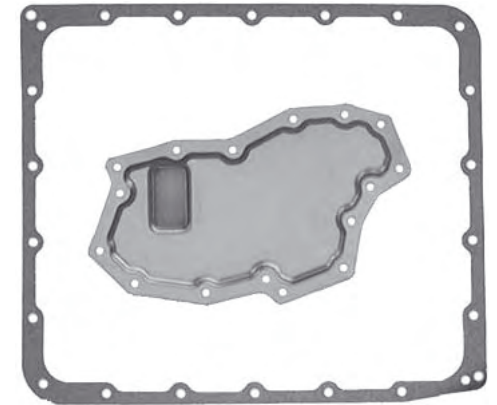

Pan Gasket RE4.GAS01  
Filter RE4.FIL04  
Filter has 48mm Pick Up

**NISSAN RE4R03A 4WD**

Pan Gasket RE4.GAS02  
Filter RE4.FIL01  
Filter has 26mm Pick Up

**NISSAN RE4R03A 2WD**

Pan Gasket RE4.GAS02  
Filter RE4.FIL02  
Filter has no Pick Up

**NISSAN RE5R05A**

Pan Gasket TBA  
Filter RE5.FIL01  
Metal 16 Bolt Holes

**NISSAN S45V-11A  
MAZDA RC4AEL/JR405E**

Pan Gasket TBA  
Filter RC4A.FIL01  
3.90mm Long Pick Up

**NISSAN S45V-11A  
MAZDA RC4AEL/JR405E**