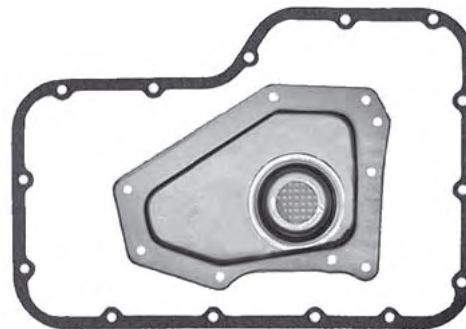

**NISSAN RL3F01A**  
 Pan Gasket RL3.GAS01  
 Filter RL3.FIL03  
 Pick Up 7mm

**NISSAN RL3F01A**  
 Pan Gasket RL3.GAS01  
 Filter RL3.FIL02  
 Pick Up 20mm

**NISSAN RL/RE4F02A**  
 Pan Gasket RL4.GAS01  
 Filter RL4.FIL01  
 Transmission must be Disassembled  
 to change Filter

**NISSAN RE/RL4F03A/B**  
 Pan Gasket RL43.GAS01  
 Filter RL43.FIL01

**NISSAN RE4F04A**  
 Pan Gasket RL4.GAS04  
 Filter RL4.FIL20  
 12.5mm Pick Up

**NISSAN RE4F04A**  
 Pan Gasket RL4.GAS04  
 Filter RL4.FIL23  
 32mm Pick Up

**JATCO JF403E**  
 Pan Gasket RL4.GAS21  
 (Except Rover - Use Sealant)  
 Filter RL4.FIL21  
 Pick Up 7mm off Filter Body

**MAZDA LJ4A-EL**  
 Pan Gasket RL4.GAS23  
 Filter TBA  
 Pick Up 14mm off Filter Body

**NISSAN RE4R01A**  
 Pan Gasket RE4.GAS01  
 Filter SUB.FIL03  
 19mm Neck

**NISSAN RL4R01A**  
 Pan Gasket RE4.GAS01  
 Filter RE4.FIL05  
 25mm Neck

**NISSAN RE4R01A**  
 Pan Gasket RE4.GAS01  
 Filter RE4.FIL01  
 Filter has 24.5mm Pick Up