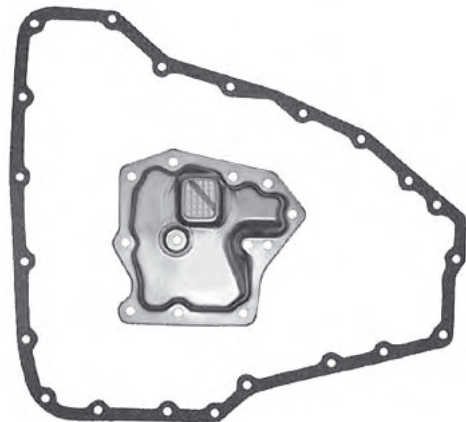

**NISSAN RL3F01A**  
 Pan Gasket RL3.GAS01  
 Filter RL3.FIL03  
 Pick Up 7mm

**NISSAN RL3F01A**  
 Pan Gasket RL3.GAS01  
 Filter RL3.FIL02  
 Pick Up 20mm

**NISSAN RL/RE4F02A**  
 Pan Gasket RL4.GAS01  
 Filter RL4.FIL01  
 Transmission must be Disassembled  
 to change Filter

**NISSAN RE/RL4F03A/B**  
 Pan Gasket RL43.GAS01  
 Filter RL43.FIL01

**NISSAN RE4F04A**  
 Pan Gasket RL4.GAS04  
 Filter RL4.FIL20  
 12.5mm Pick Up

**NISSAN RE4F04A**  
 Pan Gasket RL4.GAS04  
 Filter RL4.FIL23  
 32mm Pick Up

**JATCO JF403E**  
 Pan Gasket RL4.GAS21  
 (Except Rover - Use Sealant)  
 Filter RL4.FIL21  
 Pick Up 7mm off Filter Body

**MAZDA LJ4A-EL**  
 Pan Gasket RL4.GAS23  
 Filter TBA  
 Pick Up 14mm off Filter Body

**NISSAN RE4R01A**  
 Pan Gasket RE4.GAS01  
 Filter SUB.FIL03  
 19mm Neck

**NISSAN RL4R01A**  
 Pan Gasket RE4.GAS01  
 Filter RE4.FIL05  
 25mm Neck

**NISSAN RE4R01A**  
 Pan Gasket RE4.GAS01  
 Filter RE4.FIL01  
 Filter has 24.5mm Pick Up