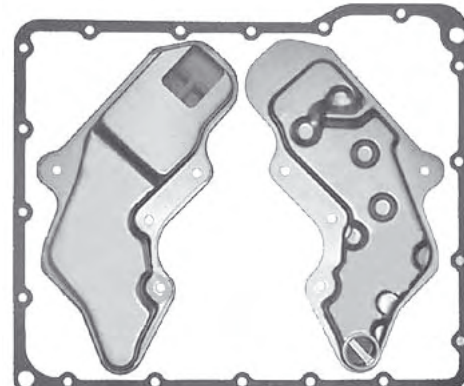

**MAZDA R4A-EL**  
 Pan Gasket RE4.GAS01  
 Filter TBA  
 Filter has 21mm Pick Up

**MAZDA R4A-EL**  
**PROCEED**  
 Pan Gasket RE4.GAS01  
 Filter TBA  
 Filter has 28mm Pick Up

**MAZDA R4A-EL  
RX7 TURBO**

Pan Gasket RE4.GAS01  
Filter RE4.FIL04  
Filter has 48mm Pick Up

**NISSAN RE4R03A 4WD**

Pan Gasket RE4.GAS02  
Filter RE4.FIL01  
Filter has 26mm Pick Up

**NISSAN RE4R03A 2WD**

Pan Gasket RE4.GAS02  
Filter RE4.FIL02  
Filter has no Pick Up