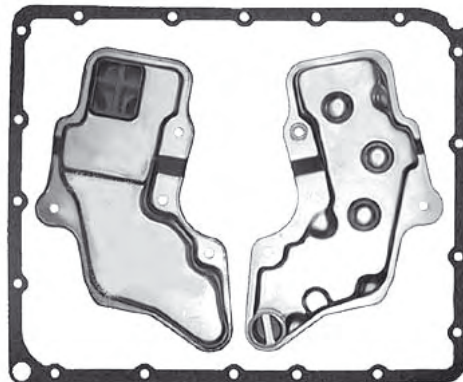

**JATCO JF403E**  
 Pan Gasket RL4.GAS21  
 (Except Rover - Use Sealant)  
 Filter RL4.FIL21  
 Pick Up 7mm off Filter Body

**MAZDA LJ4A-EL**  
 Pan Gasket RL4.GAS23  
 Filter TBA  
 Pick Up 14mm off Filter Body

**NISSAN RE4R01A**  
 Pan Gasket RE4.GAS01  
 Filter SUB.FIL03  
 19mm Neck

**NISSAN RL4R01A**  
 Pan Gasket RE4.GAS01  
 Filter RE4.FIL05  
 25mm Neck

**NISSAN RE4R01A**  
 Pan Gasket RE4.GAS01  
 Filter RE4.FIL01  
 Filter has 24.5mm Pick Up

**NISSAN RE4R01B**  
 Pan Gasket RE4.GAS01  
 Filter RE4.FIL06

**NISSAN RE5R01A**  
**NISSAN APPLICATIONS**  
 Pan Gasket RE4.GAS01  
 Filter TBA

**NISSAN RE5R01A**  
**BMW APPLICATIONS**  
 Pan Gasket RE4.GAS01  
 Filter TBA  
 Filter has 19mm Pick Up