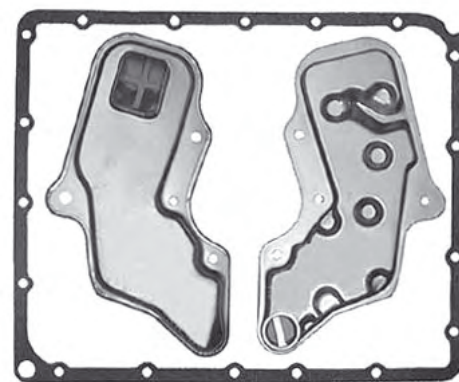

**JATCO JF403E**  
 Pan Gasket RL4.GAS21  
 (Except Rover - Use Sealant)  
 Filter RL4.FIL21  
 Pick Up 7mm off Filter Body

**MAZDA LJ4A-EL**  
 Pan Gasket RL4.GAS23  
 Filter TBA  
 Pick Up 14mm off Filter Body

**NISSAN RE4R01A**  
 Pan Gasket RE4.GAS01  
 Filter SUB.FIL03  
 19mm Neck

**NISSAN RL4R01A**  
 Pan Gasket RE4.GAS01  
 Filter RE4.FIL05  
 25mm Neck

**NISSAN RE4R01A**  
 Pan Gasket RE4.GAS01  
 Filter RE4.FIL01  
 Filter has 24.5mm Pick Up

**NISSAN RE4R01B**  
 Pan Gasket RE4.GAS01  
 Filter RE4.FIL06

**NISSAN RE5R01A**  
**NISSAN APPLICATIONS**  
 Pan Gasket RE4.GAS01  
 Filter TBA

**NISSAN RE5R01A**  
**BMW APPLICATIONS**  
 Pan Gasket RE4.GAS01  
 Filter TBA  
 Filter has 19mm Pick Up

**MAZDA R4A-EL**  
 Pan Gasket RE4.GAS01  
 Filter TBA  
 Filter has 21mm Pick Up

**MAZDA R4A-EL**  
**PROCEED**  
 Pan Gasket RE4.GAS01  
 Filter TBA  
 Filter has 28mm Pick Up

**MAZDA R4A-EL  
RX7 TURBO**