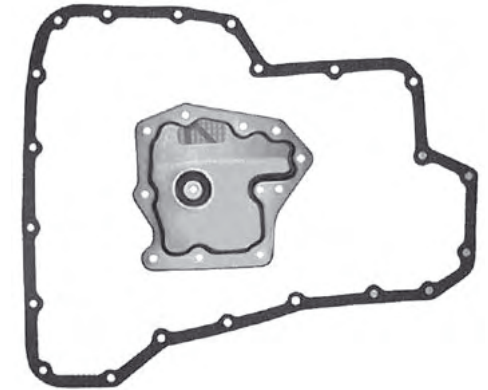

**NISSAN RL3F01A**  
 Pan Gasket RL3.GAS01  
 Filter RL3.FIL03  
 Pick Up 7mm

**NISSAN RL3F01A**  
 Pan Gasket RL3.GAS01  
 Filter RL3.FIL02  
 Pick Up 20mm

**NISSAN RL/RE4F02A**  
 Pan Gasket RL4.GAS01  
 Filter RL4.FIL01  
 Transmission must be Disassembled  
 to change Filter

**NISSAN RE/RL4F03A/B**  
 Pan Gasket RL43.GAS01  
 Filter RL43.FIL01

**NISSAN RE4F04A**  
 Pan Gasket RL4.GAS04  
 Filter RL4.FIL20  
 12.5mm Pick Up

**NISSAN RE4F04A**  
 Pan Gasket RL4.GAS04  
 Filter RL4.FIL23  
 32mm Pick Up

**JATCO JF403E**  
 Pan Gasket RL4.GAS21  
 (Except Rover - Use Sealant)  
 Filter RL4.FIL21  
 Pick Up 7mm off Filter Body

**MAZDA LJ4A-EL**  
 Pan Gasket RL4.GAS23  
 Filter TBA  
 Pick Up 14mm off Filter Body

**NISSAN RE4R01A**  
 Pan Gasket RE4.GAS01  
 Filter SUB.FIL03  
 19mm Neck

**NISSAN RL4R01A**  
 Pan Gasket RE4.GAS01  
 Filter RE4.FIL05  
 25mm Neck

**NISSAN RE4R01A**  
 Pan Gasket RE4.GAS01  
 Filter RE4.FIL01  
 Filter has 24.5mm Pick Up