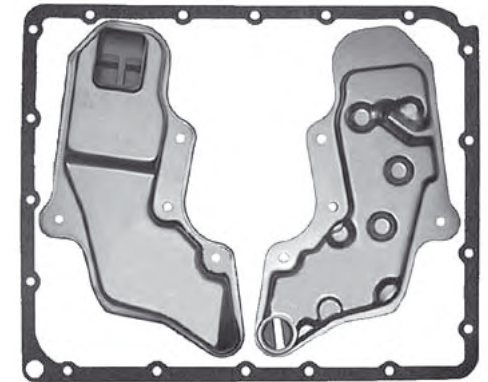

**NISSAN RE4R01A**  
 Pan Gasket RE4.GAS01  
 Filter SUB.FIL03  
 19mm Neck

**NISSAN RL4R01A**  
 Pan Gasket RE4.GAS01  
 Filter RE4.FIL05  
 25mm Neck

**NISSAN RE4R01A**  
 Pan Gasket RE4.GAS01  
 Filter RE4.FIL01  
 Filter has 24.5mm Pick Up

**NISSAN RE4R01B**  
 Pan Gasket RE4.GAS01  
 Filter RE4.FIL06

**NISSAN RE5R01A**  
**NISSAN APPLICATIONS**  
 Pan Gasket RE4.GAS01  
 Filter TBA

**NISSAN RE5R01A**  
**BMW APPLICATIONS**  
 Pan Gasket RE4.GAS01  
 Filter TBA  
 Filter has 19mm Pick Up

**MAZDA R4A-EL**  
 Pan Gasket RE4.GAS01  
 Filter TBA  
 Filter has 21mm Pick Up

**MAZDA R4A-EL**  
**PROCEED**  
 Pan Gasket RE4.GAS01  
 Filter TBA  
 Filter has 28mm Pick Up

**MAZDA R4A-EL  
RX7 TURBO**