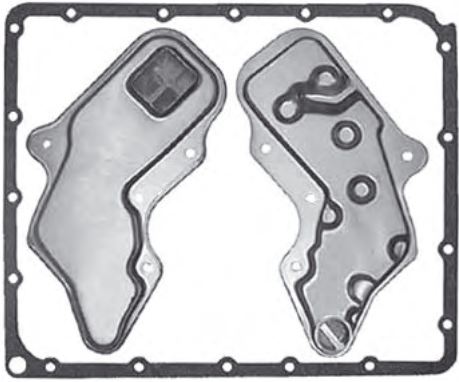

**NISSAN RL3F01A**  
 Pan Gasket RL3.GAS01  
 Filter RL3.FIL03  
 Pick Up 7mm

**NISSAN RL3F01A**  
 Pan Gasket RL3.GAS01  
 Filter RL3.FIL02  
 Pick Up 20mm

**NISSAN RL/RE4F02A**  
 Pan Gasket RL4.GAS01  
 Filter RL4.FIL01  
 Transmission must be Disassembled  
 to change Filter

**NISSAN RE/RL4F03A/B**  
 Pan Gasket RL43.GAS01  
 Filter RL43.FIL01

**NISSAN RE4F04A**  
 Pan Gasket RL4.GAS04  
 Filter RL4.FIL20  
 12.5mm Pick Up

**NISSAN RE4F04A**  
 Pan Gasket RL4.GAS04  
 Filter RL4.FIL23  
 32mm Pick Up

**JATCO JF403E**  
 Pan Gasket RL4.GAS21  
 (Except Rover - Use Sealant)  
 Filter RL4.FIL21  
 Pick Up 7mm off Filter Body

**MAZDA LJ4A-EL**  
 Pan Gasket RL4.GAS23  
 Filter TBA  
 Pick Up 14mm off Filter Body

**NISSAN RE4R01A**  
 Pan Gasket RE4.GAS01  
 Filter SUB.FIL03  
 19mm Neck

**NISSAN RL4R01A**  
 Pan Gasket RE4.GAS01  
 Filter RE4.FIL05  
 25mm Neck

**NISSAN RE4R01A**  
 Pan Gasket RE4.GAS01  
 Filter RE4.FIL01  
 Filter has 24.5mm Pick Up