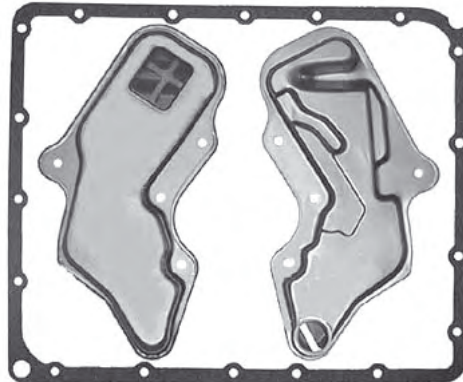

**NISSAN RL3F01A**  
 Pan Gasket RL3.GAS01  
 Filter RL3.FIL03  
 Pick Up 7mm

**NISSAN RL3F01A**  
 Pan Gasket RL3.GAS01  
 Filter RL3.FIL02  
 Pick Up 20mm

**NISSAN RL/RE4F02A**  
 Pan Gasket RL4.GAS01  
 Filter RL4.FIL01  
 Transmission must be Disassembled  
 to change Filter

**NISSAN RE/RL4F03A/B**  
 Pan Gasket RL43.GAS01  
 Filter RL43.FIL01

**NISSAN RE4F04A**  
 Pan Gasket RL4.GAS04  
 Filter RL4.FIL20  
 12.5mm Pick Up

**NISSAN RE4F04A**  
 Pan Gasket RL4.GAS04  
 Filter RL4.FIL23  
 32mm Pick Up

**JATCO JF403E**  
 Pan Gasket RL4.GAS21  
 (Except Rover - Use Sealant)  
 Filter RL4.FIL21  
 Pick Up 7mm off Filter Body

**MAZDA LJ4A-EL**  
 Pan Gasket RL4.GAS23  
 Filter TBA  
 Pick Up 14mm off Filter Body

**NISSAN RE4R01A**  
 Pan Gasket RE4.GAS01  
 Filter SUB.FIL03  
 19mm Neck

**NISSAN RL4R01A**  
 Pan Gasket RE4.GAS01  
 Filter RE4.FIL05  
 25mm Neck

**NISSAN RE4R01A**  
 Pan Gasket RE4.GAS01  
 Filter RE4.FIL01  
 Filter has 24.5mm Pick Up