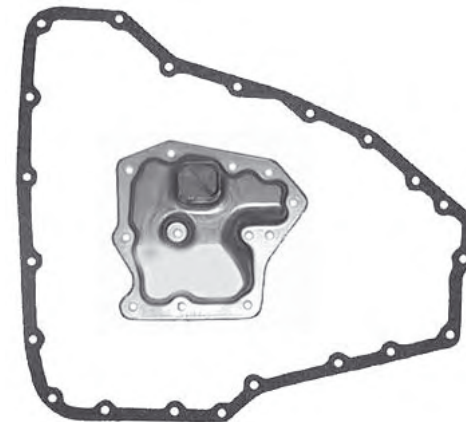

**NISSAN RL3F01A**  
 Pan Gasket RL3.GAS01  
 Filter RL3.FIL03  
 Pick Up 7mm

**NISSAN RL3F01A**  
 Pan Gasket RL3.GAS01  
 Filter RL3.FIL02  
 Pick Up 20mm

**NISSAN RL/RE4F02A**  
 Pan Gasket RL4.GAS01  
 Filter RL4.FIL01  
 Transmission must be Disassembled  
 to change Filter

**NISSAN RE/RL4F03A/B**  
 Pan Gasket RL43.GAS01  
 Filter RL43.FIL01

**NISSAN RE4F04A**  
 Pan Gasket RL4.GAS04  
 Filter RL4.FIL20  
 12.5mm Pick Up

**NISSAN RE4F04A**  
 Pan Gasket RL4.GAS04  
 Filter RL4.FIL23  
 32mm Pick Up

**JATCO JF403E**  
 Pan Gasket RL4.GAS21  
 (Except Rover - Use Sealant)  
 Filter RL4.FIL21  
 Pick Up 7mm off Filter Body

**MAZDA LJ4A-EL**  
 Pan Gasket RL4.GAS23  
 Filter TBA  
 Pick Up 14mm off Filter Body

**NISSAN RE4R01A**  
 Pan Gasket RE4.GAS01  
 Filter SUB.FIL03  
 19mm Neck

**NISSAN RL4R01A**  
 Pan Gasket RE4.GAS01  
 Filter RE4.FIL05  
 25mm Neck

**NISSAN RE4R01A**  
 Pan Gasket RE4.GAS01  
 Filter RE4.FIL01  
 Filter has 24.5mm Pick Up