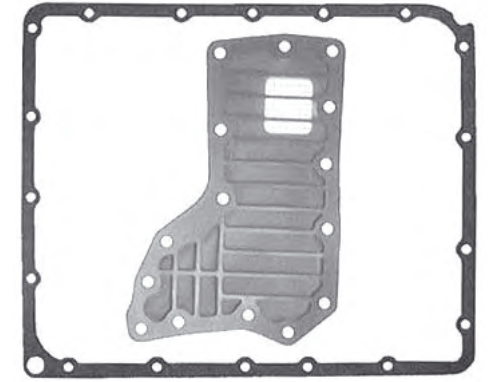

**JATCO JF403E**  
 Pan Gasket RL4.GAS21  
 (Except Rover - Use Sealant)  
 Filter RL4.FIL21  
 Pick Up 7mm off Filter Body

**MAZDA LJ4A-EL**  
 Pan Gasket RL4.GAS23  
 Filter TBA  
 Pick Up 14mm off Filter Body

**NISSAN RE4R01A**  
 Pan Gasket RE4.GAS01  
 Filter SUB.FIL03  
 19mm Neck

**NISSAN RL4R01A**  
 Pan Gasket RE4.GAS01  
 Filter RE4.FIL05  
 25mm Neck

**NISSAN RE4R01A**  
 Pan Gasket RE4.GAS01  
 Filter RE4.FIL01  
 Filter has 24.5mm Pick Up