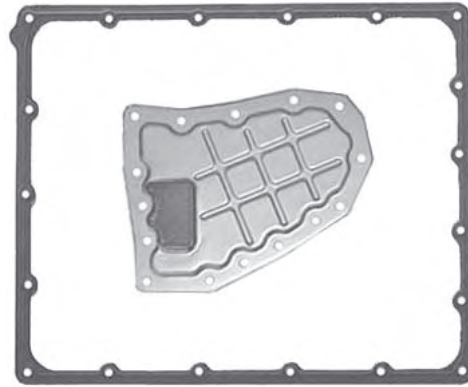

Pan Gasket RE4.GAS01  
Filter RE4.FIL04  
Filter has 48mm Pick Up

**NISSAN RE4R03A 4WD**

Pan Gasket RE4.GAS02  
Filter RE4.FIL01  
Filter has 26mm Pick Up

**NISSAN RE4R03A 2WD**

Pan Gasket RE4.GAS02  
Filter RE4.FIL02  
Filter has no Pick Up

**NISSAN RE5R05A**

Pan Gasket TBA  
Filter RE5.FIL01  
Metal 16 Bolt Holes

**NISSAN S45V-11A  
MAZDA RC4AEL/JR405E**

Pan Gasket TBA  
Filter RC4A.FIL01  
3.90mm Long Pick Up

**NISSAN S45V-11A  
MAZDA RC4AEL/JR405E**