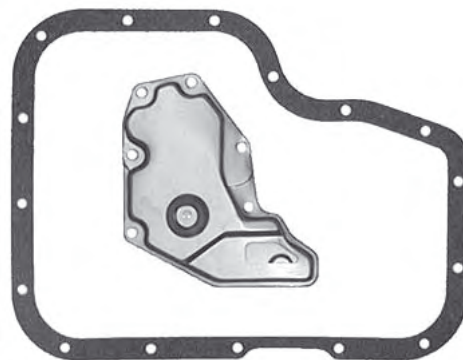

JATCO 3N71B
 (With Inside Servo)
 Pan Gasket L3N.GAS01
 Filter L3N.FIL01

JATCO 3N71B
 (With Outside Servo)
 Pan Gasket & Filter
 Special Order

JATCO 4N71B
 Pan Gasket L3N.GAS01
 Filter L4N.FIL01

JATCO N4A-EL
 Pan Gasket Kit Only
 Filter Special Order

JATCO F3A
 Pan Gasket F3A.GAS01
 Filter F3A.FIL01

JATCO F3A
 Pan Gasket F3A.GAS01
 Filter F3A.FIL02

JATCO F3A
 Pan Gasket F3A.GAS01
 Filter Special Order

JATCO F3A
 Pan Gasket F3A.GAS01
 Filter Special Order
 40mm Pipe

JATCO F3A
Pan Gasket F3A.GAS02
Filter Special Order

JATCO F3A
Pan Gasket F3A.GAS02
Filter Special Order
70mm Pipe

**WE STOCK A
COMPREHENSIVE RANGE
OF DERALE COOLING
PRODUCTS AND FITTING
KITS**

IN LINE FILTER KIT
5/16" Filter Kit FILTER.K01
3/8" Filter Kit FILTER.K02

JATCO F4AEL, F4EAT
Pan Gasket F4A.GAS01
Filter F4A.FIL01

JATCO F4AEL, F4EAT
Pan Gasket F4A.GAS01
Filter F4A.FIL02
Deep Pick Up

JATCO FN4A-EL
Pan Gasket 4F27E.GAS01
Filter 4F27E.FIL01
No Pick up

**JATCO FN4A-EL
DEMIO/MAZDA 121**
Pan Gasket 4F27E.GAS01
Filter 4F27E.FIL02
Pick up 33.5mm