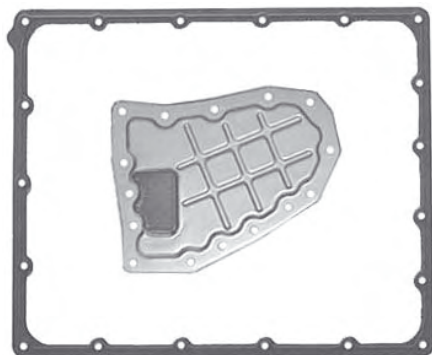

JATCO G4A
Pan Gasket G4A.GAS01
Filter G4A.FIL01
Filter 15mm Thick

JATCO G4A
Pan Gasket G4A.GAS01
Filter G4A.FIL02
Filter 25mm Thick

JATCO G4A
Pan Gasket G4A.GAS04
Filter G4A.FIL04
Filter 35mm Thick

**JATCO G4A
TURBO**
Pan Gasket G4A.GAS01
Filter G4A.FIL02
Filter 25mm Thick

JATCO GF4EAT
Pan Gasket G4A.GAS01
Filter G4A.FIL03
41.5mm Pick Up

JATCO JF403E
Pan Gasket RL4.GAS21
(Except Rover - Use Sealant)
Filter RL4.FIL21
Pick Up 7mm off Filter Body

**JATCO JF404E
VW POLO**
Pan Gasket JF404E.GAS01
Filter JF404E.FIL01

**JATCO JF404E
SEAT**
Pan Gasket JF404E.GAS01
Filter JF404E.FIL02

JATCO JF405E
Pan Gasket TBA
Filter TBA

JATCO JF506E
ROVER, LANDROVER
& MONDEO
Pan Gasket JF506E.GAS01
Filter JF506E.FIL12

JATCO JF506E
GALAXY & VW SHARAN
Pan Gasket JF506E.GAS01
Filter JF506E.FIL11
Pick Up 33mm

JATCO JF506E
VW BORA/GOLF AUDI A3
Pan Gasket JF506E.GAS01
Filter JF506E.FIL13
Pick Up 17mm Angled

JATCO JR405E
ISUZU
Pan Gasket TBA
Filter JR405E.FIL01
30.00mm Pick Up

ANTI OXIDANT
& HEAT REDUCER
RED BOTTLE
Part No. LUBE