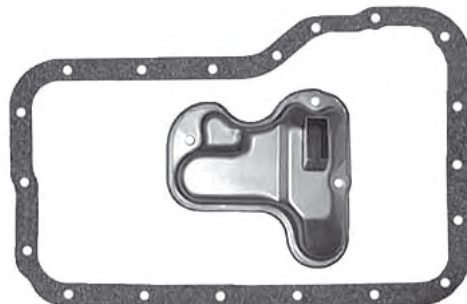

JATCO F3A
 Pan Gasket F3A.GAS01
 Filter F3A.FIL01

JATCO F3A
 Pan Gasket F3A.GAS01
 Filter F3A.FIL02

JATCO F3A
 Pan Gasket F3A.GAS01
 Filter Special Order

JATCO F3A
 Pan Gasket F3A.GAS01
 Filter Special Order
 40mm Pipe

JATCO F3A
Pan Gasket F3A.GAS02
Filter Special Order

JATCO F3A
Pan Gasket F3A.GAS02
Filter Special Order
70mm Pipe

**WE STOCK A
COMPREHENSIVE RANGE
OF DERALE COOLING
PRODUCTS AND FITTING
KITS**

IN LINE FILTER KIT
5/16" Filter Kit FILTER.K01
3/8" Filter Kit FILTER.K02

JATCO F4AEL, F4EAT
Pan Gasket F4A.GAS01
Filter F4A.FIL01

JATCO F4AEL, F4EAT
Pan Gasket F4A.GAS01
Filter F4A.FIL02
Deep Pick Up

JATCO FN4A-EL
Pan Gasket 4F27E.GAS01
Filter 4F27E.FIL01
No Pick up

**JATCO FN4A-EL
DEMIO/MAZDA 121**
Pan Gasket 4F27E.GAS01
Filter 4F27E.FIL02
Pick up 33.5mm

JATCO G4A
Pan Gasket G4A.GAS01
Filter G4A.FIL01
Filter 15mm Thick

JATCO G4A
Pan Gasket G4A.GAS01
Filter G4A.FIL02
Filter 25mm Thick

JATCO G4A
Pan Gasket G4A.GAS04
Filter G4A.FIL04
Filter 35mm Thick

**JATCO G4A
TURBO**
Pan Gasket G4A.GAS01
Filter G4A.FIL02
Filter 25mm Thick