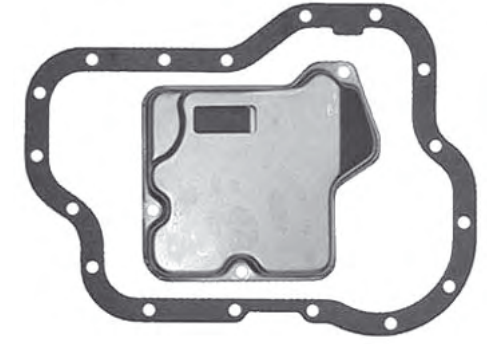

JATCO F3A
 Pan Gasket F3A.GAS01
 Filter F3A.FIL01

JATCO F3A
 Pan Gasket F3A.GAS01
 Filter F3A.FIL02

JATCO F3A
 Pan Gasket F3A.GAS01
 Filter Special Order

JATCO F3A
 Pan Gasket F3A.GAS01
 Filter Special Order
 40mm Pipe

JATCO F3A
Pan Gasket F3A.GAS02
Filter Special Order

JATCO F3A
Pan Gasket F3A.GAS02
Filter Special Order
70mm Pipe

**WE STOCK A
COMPREHENSIVE RANGE
OF DERALE COOLING
PRODUCTS AND FITTING
KITS**

IN LINE FILTER KIT
5/16" Filter Kit FILTER.K01
3/8" Filter Kit FILTER.K02

JATCO F4AEL, F4EAT
Pan Gasket F4A.GAS01
Filter F4A.FIL01

JATCO F4AEL, F4EAT
Pan Gasket F4A.GAS01
Filter F4A.FIL02
Deep Pick Up

JATCO FN4A-EL
Pan Gasket 4F27E.GAS01
Filter 4F27E.FIL01
No Pick up

**JATCO FN4A-EL
DEMIO/MAZDA 121**
Pan Gasket 4F27E.GAS01
Filter 4F27E.FIL02
Pick up 33.5mm

JATCO G4A
Pan Gasket G4A.GAS01
Filter G4A.FIL01
Filter 15mm Thick

JATCO G4A
Pan Gasket G4A.GAS01
Filter G4A.FIL02
Filter 25mm Thick

JATCO G4A
Pan Gasket G4A.GAS04
Filter G4A.FIL04
Filter 35mm Thick

**JATCO G4A
TURBO**
Pan Gasket G4A.GAS01
Filter G4A.FIL02
Filter 25mm Thick