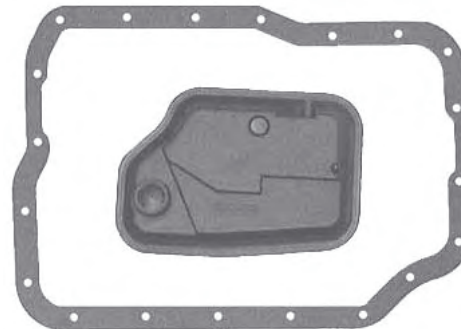

JATCO F3A
 Pan Gasket F3A.GAS01
 Filter F3A.FIL01

JATCO F3A
 Pan Gasket F3A.GAS01
 Filter F3A.FIL02

JATCO F3A
 Pan Gasket F3A.GAS01
 Filter Special Order

JATCO F3A
 Pan Gasket F3A.GAS01
 Filter Special Order
 40mm Pipe

JATCO F3A
Pan Gasket F3A.GAS02
Filter Special Order

JATCO F3A
Pan Gasket F3A.GAS02
Filter Special Order
70mm Pipe

**WE STOCK A
COMPREHENSIVE RANGE
OF DERALE COOLING
PRODUCTS AND FITTING
KITS**

IN LINE FILTER KIT
5/16" Filter Kit FILTER.K01
3/8" Filter Kit FILTER.K02

JATCO F4AEL, F4EAT
Pan Gasket F4A.GAS01
Filter F4A.FIL01

JATCO F4AEL, F4EAT
Pan Gasket F4A.GAS01
Filter F4A.FIL02
Deep Pick Up

JATCO FN4A-EL
Pan Gasket 4F27E.GAS01
Filter 4F27E.FIL01
No Pick up

**JATCO FN4A-EL
DEMIO/MAZDA 121**
Pan Gasket 4F27E.GAS01
Filter 4F27E.FIL02
Pick up 33.5mm

JATCO G4A
Pan Gasket G4A.GAS01
Filter G4A.FIL01
Filter 15mm Thick

JATCO G4A
Pan Gasket G4A.GAS01
Filter G4A.FIL02
Filter 25mm Thick

JATCO G4A
Pan Gasket G4A.GAS04
Filter G4A.FIL04
Filter 35mm Thick

**JATCO G4A
TURBO**
Pan Gasket G4A.GAS01
Filter G4A.FIL02
Filter 25mm Thick