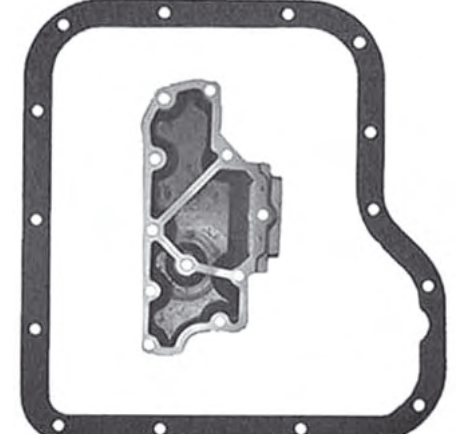

JATCO 3N71B
 (With Inside Servo)
 Pan Gasket L3N.GAS01
 Filter L3N.FIL01

JATCO 3N71B
 (With Outside Servo)
 Pan Gasket & Filter
 Special Order

JATCO 4N71B
 Pan Gasket L3N.GAS01
 Filter L4N.FIL01

JATCO N4A-EL
 Pan Gasket Kit Only
 Filter Special Order

JATCO F3A
 Pan Gasket F3A.GAS01
 Filter F3A.FIL01

JATCO F3A
 Pan Gasket F3A.GAS01
 Filter F3A.FIL02

JATCO F3A
 Pan Gasket F3A.GAS01
 Filter Special Order

JATCO F3A
 Pan Gasket F3A.GAS01
 Filter Special Order
 40mm Pipe

JATCO F3A
Pan Gasket F3A.GAS02
Filter Special Order

JATCO F3A
Pan Gasket F3A.GAS02
Filter Special Order
70mm Pipe

**WE STOCK A
COMPREHENSIVE RANGE
OF DERALE COOLING
PRODUCTS AND FITTING
KITS**

IN LINE FILTER KIT
5/16" Filter Kit FILTER.K01
3/8" Filter Kit FILTER.K02