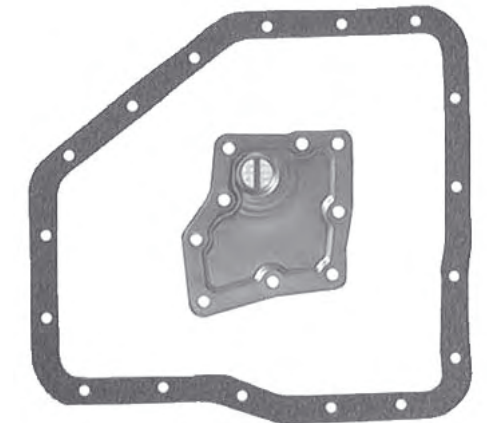

JATCO F3A
Pan Gasket F3A.GAS02
Filter Special Order

JATCO F3A
Pan Gasket F3A.GAS02
Filter Special Order
70mm Pipe

**WE STOCK A
COMPREHENSIVE RANGE
OF DERALE COOLING
PRODUCTS AND FITTING
KITS**

IN LINE FILTER KIT
5/16" Filter Kit FILTER.K01
3/8" Filter Kit FILTER.K02

JATCO F4AEL, F4EAT
Pan Gasket F4A.GAS01
Filter F4A.FIL01

JATCO F4AEL, F4EAT
Pan Gasket F4A.GAS01
Filter F4A.FIL02
Deep Pick Up

JATCO FN4A-EL
Pan Gasket 4F27E.GAS01
Filter 4F27E.FIL01
No Pick up

**JATCO FN4A-EL
DEMIO/MAZDA 121**
Pan Gasket 4F27E.GAS01
Filter 4F27E.FIL02
Pick up 33.5mm

JATCO G4A
Pan Gasket G4A.GAS01
Filter G4A.FIL01
Filter 15mm Thick

JATCO G4A
Pan Gasket G4A.GAS01
Filter G4A.FIL02
Filter 25mm Thick

JATCO G4A
Pan Gasket G4A.GAS04
Filter G4A.FIL04
Filter 35mm Thick

**JATCO G4A
TURBO**
Pan Gasket G4A.GAS01
Filter G4A.FIL02
Filter 25mm Thick

JATCO GF4EAT
Pan Gasket G4A.GAS01
Filter G4A.FIL03
41.5mm Pick Up

JATCO JF403E
Pan Gasket RL4.GAS21
(Except Rover - Use Sealant)
Filter RL4.FIL21
Pick Up 7mm off Filter Body

**JATCO JF404E
VW POLO**
Pan Gasket JF404E.GAS01
Filter JF404E.FIL01