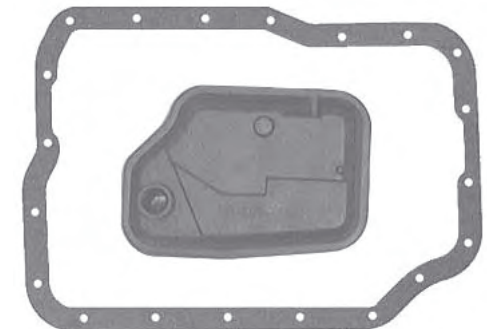

JATCO F3A
 Pan Gasket F3A.GAS01
 Filter F3A.FIL01

JATCO F3A
 Pan Gasket F3A.GAS01
 Filter F3A.FIL02

JATCO F3A
 Pan Gasket F3A.GAS01
 Filter Special Order

JATCO F3A
 Pan Gasket F3A.GAS01
 Filter Special Order
 40mm Pipe

JATCO F3A
Pan Gasket F3A.GAS02
Filter Special Order

JATCO F3A
Pan Gasket F3A.GAS02
Filter Special Order
70mm Pipe

**WE STOCK A
COMPREHENSIVE RANGE
OF DERALE COOLING
PRODUCTS AND FITTING
KITS**

IN LINE FILTER KIT
5/16" Filter Kit FILTER.K01
3/8" Filter Kit FILTER.K02

JATCO F4AEL, F4EAT
Pan Gasket F4A.GAS01
Filter F4A.FIL01

JATCO F4AEL, F4EAT
Pan Gasket F4A.GAS01
Filter F4A.FIL02
Deep Pick Up

JATCO FN4A-EL
Pan Gasket 4F27E.GAS01
Filter 4F27E.FIL01
No Pick up

**JATCO FN4A-EL
DEMIO/MAZDA 121**
Pan Gasket 4F27E.GAS01
Filter 4F27E.FIL02
Pick up 33.5mm

JATCO G4A
Pan Gasket G4A.GAS01
Filter G4A.FIL01
Filter 15mm Thick

JATCO G4A
Pan Gasket G4A.GAS01
Filter G4A.FIL02
Filter 25mm Thick

JATCO G4A
Pan Gasket G4A.GAS04
Filter G4A.FIL04
Filter 35mm Thick

**JATCO G4A
TURBO**
Pan Gasket G4A.GAS01
Filter G4A.FIL02
Filter 25mm Thick