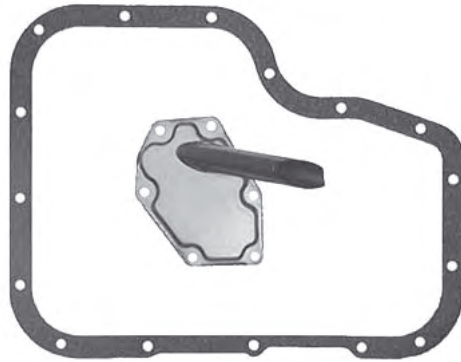

JATCO 3N71B
 (With Inside Servo)
 Pan Gasket L3N.GAS01
 Filter L3N.FIL01

JATCO 3N71B
 (With Outside Servo)
 Pan Gasket & Filter
 Special Order

JATCO 4N71B
 Pan Gasket L3N.GAS01
 Filter L4N.FIL01

JATCO N4A-EL
 Pan Gasket Kit Only
 Filter Special Order

JATCO F3A
 Pan Gasket F3A.GAS01
 Filter F3A.FIL01

JATCO F3A
 Pan Gasket F3A.GAS01
 Filter F3A.FIL02

JATCO F3A
 Pan Gasket F3A.GAS01
 Filter Special Order

JATCO F3A
 Pan Gasket F3A.GAS01
 Filter Special Order
 40mm Pipe

JATCO F3A
Pan Gasket F3A.GAS02
Filter Special Order

JATCO F3A
Pan Gasket F3A.GAS02
Filter Special Order
70mm Pipe

**WE STOCK A
COMPREHENSIVE RANGE
OF DERALE COOLING
PRODUCTS AND FITTING
KITS**

IN LINE FILTER KIT
5/16" Filter Kit FILTER.K01
3/8" Filter Kit FILTER.K02

JATCO F4AEL, F4EAT
Pan Gasket F4A.GAS01
Filter F4A.FIL01

JATCO F4AEL, F4EAT
Pan Gasket F4A.GAS01
Filter F4A.FIL02
Deep Pick Up

JATCO FN4A-EL
Pan Gasket 4F27E.GAS01
Filter 4F27E.FIL01
No Pick up

**JATCO FN4A-EL
DEMIO/MAZDA 121**
Pan Gasket 4F27E.GAS01
Filter 4F27E.FIL02
Pick up 33.5mm