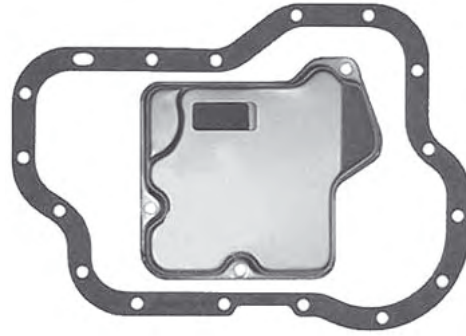

JATCO F3A
 Pan Gasket F3A.GAS01
 Filter F3A.FIL01

JATCO F3A
 Pan Gasket F3A.GAS01
 Filter F3A.FIL02

JATCO F3A
 Pan Gasket F3A.GAS01
 Filter Special Order

JATCO F3A
 Pan Gasket F3A.GAS01
 Filter Special Order
 40mm Pipe

JATCO F3A
Pan Gasket F3A.GAS02
Filter Special Order

JATCO F3A
Pan Gasket F3A.GAS02
Filter Special Order
70mm Pipe

**WE STOCK A
COMPREHENSIVE RANGE
OF DERALE COOLING
PRODUCTS AND FITTING
KITS**

IN LINE FILTER KIT
5/16" Filter Kit FILTER.K01
3/8" Filter Kit FILTER.K02

JATCO F4AEL, F4EAT
Pan Gasket F4A.GAS01
Filter F4A.FIL01

JATCO F4AEL, F4EAT
Pan Gasket F4A.GAS01
Filter F4A.FIL02
Deep Pick Up

JATCO FN4A-EL
Pan Gasket 4F27E.GAS01
Filter 4F27E.FIL01
No Pick up

**JATCO FN4A-EL
DEMIO/MAZDA 121**
Pan Gasket 4F27E.GAS01
Filter 4F27E.FIL02
Pick up 33.5mm

JATCO G4A
Pan Gasket G4A.GAS01
Filter G4A.FIL01
Filter 15mm Thick

JATCO G4A
Pan Gasket G4A.GAS01
Filter G4A.FIL02
Filter 25mm Thick

JATCO G4A
Pan Gasket G4A.GAS04
Filter G4A.FIL04
Filter 35mm Thick

**JATCO G4A
TURBO**
Pan Gasket G4A.GAS01
Filter G4A.FIL02
Filter 25mm Thick