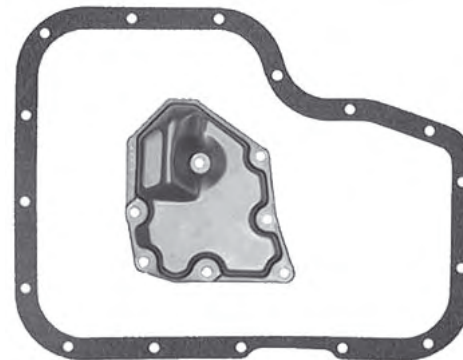

JATCO 3N71B
 (With Inside Servo)
 Pan Gasket L3N.GAS01
 Filter L3N.FIL01

JATCO 3N71B
 (With Outside Servo)
 Pan Gasket & Filter
 Special Order

JATCO 4N71B
 Pan Gasket L3N.GAS01
 Filter L4N.FIL01

JATCO N4A-EL
 Pan Gasket Kit Only
 Filter Special Order

JATCO F3A
 Pan Gasket F3A.GAS01
 Filter F3A.FIL01

JATCO F3A
 Pan Gasket F3A.GAS01
 Filter F3A.FIL02

JATCO F3A
 Pan Gasket F3A.GAS01
 Filter Special Order

JATCO F3A
 Pan Gasket F3A.GAS01
 Filter Special Order
 40mm Pipe

JATCO F3A
Pan Gasket F3A.GAS02
Filter Special Order

JATCO F3A
Pan Gasket F3A.GAS02
Filter Special Order
70mm Pipe

**WE STOCK A
COMPREHENSIVE RANGE
OF DERALE COOLING
PRODUCTS AND FITTING
KITS**

IN LINE FILTER KIT
5/16" Filter Kit FILTER.K01
3/8" Filter Kit FILTER.K02

JATCO F4AEL, F4EAT
Pan Gasket F4A.GAS01
Filter F4A.FIL01

JATCO F4AEL, F4EAT
Pan Gasket F4A.GAS01
Filter F4A.FIL02
Deep Pick Up

JATCO FN4A-EL
Pan Gasket 4F27E.GAS01
Filter 4F27E.FIL01
No Pick up

**JATCO FN4A-EL
DEMIO/MAZDA 121**
Pan Gasket 4F27E.GAS01
Filter 4F27E.FIL02
Pick up 33.5mm