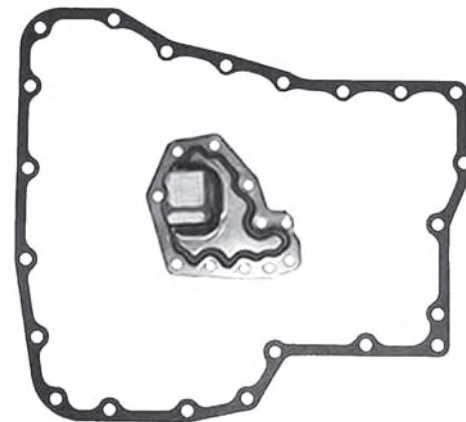

JATCO F3A
Pan Gasket F3A.GAS02
Filter Special Order

JATCO F3A
Pan Gasket F3A.GAS02
Filter Special Order
70mm Pipe

**WE STOCK A
COMPREHENSIVE RANGE
OF DERALE COOLING
PRODUCTS AND FITTING
KITS**

IN LINE FILTER KIT
5/16" Filter Kit FILTER.K01
3/8" Filter Kit FILTER.K02

JATCO F4AEL, F4EAT
Pan Gasket F4A.GAS01
Filter F4A.FIL01

JATCO F4AEL, F4EAT
Pan Gasket F4A.GAS01
Filter F4A.FIL02
Deep Pick Up

JATCO FN4A-EL
Pan Gasket 4F27E.GAS01
Filter 4F27E.FIL01
No Pick up

**JATCO FN4A-EL
DEMIO/MAZDA 121**
Pan Gasket 4F27E.GAS01
Filter 4F27E.FIL02
Pick up 33.5mm

JATCO G4A
Pan Gasket G4A.GAS01
Filter G4A.FIL01
Filter 15mm Thick

JATCO G4A
Pan Gasket G4A.GAS01
Filter G4A.FIL02
Filter 25mm Thick

JATCO G4A
Pan Gasket G4A.GAS04
Filter G4A.FIL04
Filter 35mm Thick

**JATCO G4A
TURBO**
Pan Gasket G4A.GAS01
Filter G4A.FIL02
Filter 25mm Thick

JATCO GF4EAT
Pan Gasket G4A.GAS01
Filter G4A.FIL03
41.5mm Pick Up

JATCO JF403E
Pan Gasket RL4.GAS21
(Except Rover - Use Sealant)
Filter RL4.FIL21
Pick Up 7mm off Filter Body

**JATCO JF404E
VW POLO**
Pan Gasket JF404E.GAS01
Filter JF404E.FIL01