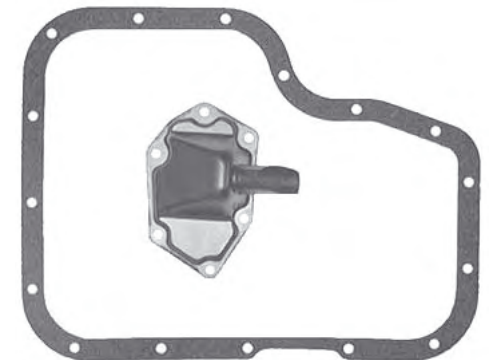

JATCO 3N71B
 (With Inside Servo)
 Pan Gasket L3N.GAS01
 Filter L3N.FIL01

JATCO 3N71B
 (With Outside Servo)
 Pan Gasket & Filter
 Special Order

JATCO 4N71B
 Pan Gasket L3N.GAS01
 Filter L4N.FIL01

JATCO N4A-EL
 Pan Gasket Kit Only
 Filter Special Order

JATCO F3A
 Pan Gasket F3A.GAS01
 Filter F3A.FIL01

JATCO F3A
 Pan Gasket F3A.GAS01
 Filter F3A.FIL02

JATCO F3A
 Pan Gasket F3A.GAS01
 Filter Special Order

JATCO F3A
 Pan Gasket F3A.GAS01
 Filter Special Order
 40mm Pipe

JATCO F3A
Pan Gasket F3A.GAS02
Filter Special Order

JATCO F3A
Pan Gasket F3A.GAS02
Filter Special Order
70mm Pipe

**WE STOCK A
COMPREHENSIVE RANGE
OF DERALE COOLING
PRODUCTS AND FITTING
KITS**

IN LINE FILTER KIT
5/16" Filter Kit FILTER.K01
3/8" Filter Kit FILTER.K02

JATCO F4AEL, F4EAT
Pan Gasket F4A.GAS01
Filter F4A.FIL01

JATCO F4AEL, F4EAT
Pan Gasket F4A.GAS01
Filter F4A.FIL02
Deep Pick Up

JATCO FN4A-EL
Pan Gasket 4F27E.GAS01
Filter 4F27E.FIL01
No Pick up

**JATCO FN4A-EL
DEMIO/MAZDA 121**
Pan Gasket 4F27E.GAS01
Filter 4F27E.FIL02
Pick up 33.5mm