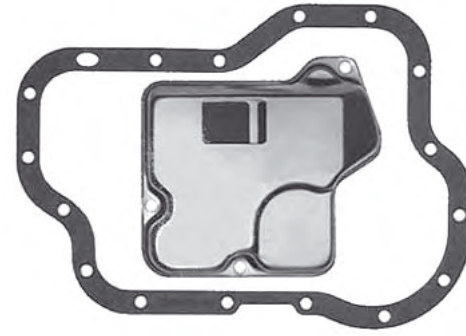

JATCO F3A
 Pan Gasket F3A.GAS01
 Filter F3A.FIL01

JATCO F3A
 Pan Gasket F3A.GAS01
 Filter F3A.FIL02

JATCO F3A
 Pan Gasket F3A.GAS01
 Filter Special Order

JATCO F3A
 Pan Gasket F3A.GAS01
 Filter Special Order
 40mm Pipe

JATCO F3A
Pan Gasket F3A.GAS02
Filter Special Order

JATCO F3A
Pan Gasket F3A.GAS02
Filter Special Order
70mm Pipe

**WE STOCK A
COMPREHENSIVE RANGE
OF DERALE COOLING
PRODUCTS AND FITTING
KITS**

IN LINE FILTER KIT
5/16" Filter Kit FILTER.K01
3/8" Filter Kit FILTER.K02

JATCO F4AEL, F4EAT
Pan Gasket F4A.GAS01
Filter F4A.FIL01

JATCO F4AEL, F4EAT
Pan Gasket F4A.GAS01
Filter F4A.FIL02
Deep Pick Up

JATCO FN4A-EL
Pan Gasket 4F27E.GAS01
Filter 4F27E.FIL01
No Pick up

**JATCO FN4A-EL
DEMIO/MAZDA 121**
Pan Gasket 4F27E.GAS01
Filter 4F27E.FIL02
Pick up 33.5mm

JATCO G4A
Pan Gasket G4A.GAS01
Filter G4A.FIL01
Filter 15mm Thick

JATCO G4A
Pan Gasket G4A.GAS01
Filter G4A.FIL02
Filter 25mm Thick

JATCO G4A
Pan Gasket G4A.GAS04
Filter G4A.FIL04
Filter 35mm Thick

**JATCO G4A
TURBO**
Pan Gasket G4A.GAS01
Filter G4A.FIL02
Filter 25mm Thick