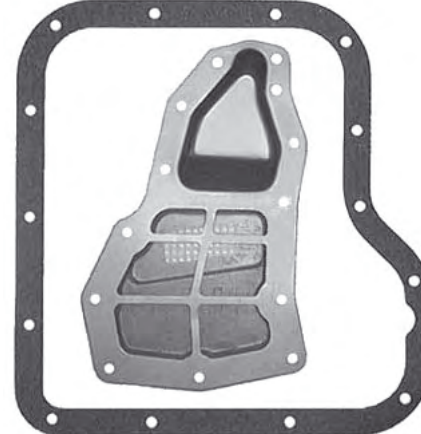

JATCO 3N71B
 (With Inside Servo)
 Pan Gasket L3N.GAS01
 Filter L3N.FIL01

JATCO 3N71B
 (With Outside Servo)
 Pan Gasket & Filter
 Special Order

JATCO 4N71B
 Pan Gasket L3N.GAS01
 Filter L4N.FIL01

JATCO N4A-EL
 Pan Gasket Kit Only
 Filter Special Order

JATCO F3A
 Pan Gasket F3A.GAS01
 Filter F3A.FIL01

JATCO F3A
 Pan Gasket F3A.GAS01
 Filter F3A.FIL02

JATCO F3A
 Pan Gasket F3A.GAS01
 Filter Special Order

JATCO F3A
 Pan Gasket F3A.GAS01
 Filter Special Order
 40mm Pipe

JATCO F3A
Pan Gasket F3A.GAS02
Filter Special Order

JATCO F3A
Pan Gasket F3A.GAS02
Filter Special Order
70mm Pipe

**WE STOCK A
COMPREHENSIVE RANGE
OF DERALE COOLING
PRODUCTS AND FITTING
KITS**

IN LINE FILTER KIT
5/16" Filter Kit FILTER.K01
3/8" Filter Kit FILTER.K02

JATCO F4AEL, F4EAT
Pan Gasket F4A.GAS01
Filter F4A.FIL01

JATCO F4AEL, F4EAT
Pan Gasket F4A.GAS01
Filter F4A.FIL02
Deep Pick Up

JATCO FN4A-EL
Pan Gasket 4F27E.GAS01
Filter 4F27E.FIL01
No Pick up

**JATCO FN4A-EL
DEMIO/MAZDA 121**
Pan Gasket 4F27E.GAS01
Filter 4F27E.FIL02
Pick up 33.5mm