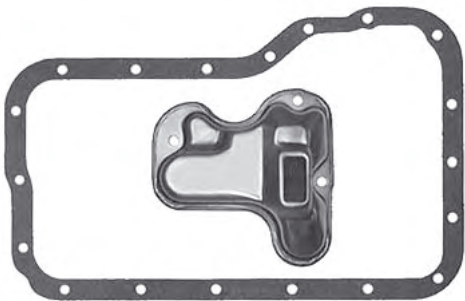

JATCO F3A
 Pan Gasket F3A.GAS01
 Filter F3A.FIL01

JATCO F3A
 Pan Gasket F3A.GAS01
 Filter F3A.FIL02

JATCO F3A
 Pan Gasket F3A.GAS01
 Filter Special Order

JATCO F3A
 Pan Gasket F3A.GAS01
 Filter Special Order
 40mm Pipe

JATCO F3A
Pan Gasket F3A.GAS02
Filter Special Order

JATCO F3A
Pan Gasket F3A.GAS02
Filter Special Order
70mm Pipe

**WE STOCK A
COMPREHENSIVE RANGE
OF DERALE COOLING
PRODUCTS AND FITTING
KITS**

IN LINE FILTER KIT
5/16" Filter Kit FILTER.K01
3/8" Filter Kit FILTER.K02

JATCO F4AEL, F4EAT
Pan Gasket F4A.GAS01
Filter F4A.FIL01

JATCO F4AEL, F4EAT
Pan Gasket F4A.GAS01
Filter F4A.FIL02
Deep Pick Up

JATCO FN4A-EL
Pan Gasket 4F27E.GAS01
Filter 4F27E.FIL01
No Pick up

**JATCO FN4A-EL
DEMIO/MAZDA 121**
Pan Gasket 4F27E.GAS01
Filter 4F27E.FIL02
Pick up 33.5mm

JATCO G4A
Pan Gasket G4A.GAS01
Filter G4A.FIL01
Filter 15mm Thick

JATCO G4A
Pan Gasket G4A.GAS01
Filter G4A.FIL02
Filter 25mm Thick

JATCO G4A
Pan Gasket G4A.GAS04
Filter G4A.FIL04
Filter 35mm Thick

**JATCO G4A
TURBO**
Pan Gasket G4A.GAS01
Filter G4A.FIL02
Filter 25mm Thick