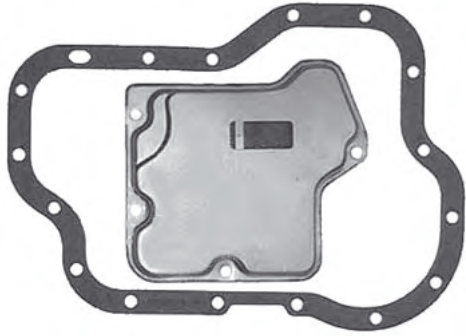

JATCO F3A
 Pan Gasket F3A.GAS01
 Filter F3A.FIL01

JATCO F3A
 Pan Gasket F3A.GAS01
 Filter F3A.FIL02

JATCO F3A
 Pan Gasket F3A.GAS01
 Filter Special Order

JATCO F3A
 Pan Gasket F3A.GAS01
 Filter Special Order
 40mm Pipe

JATCO F3A
Pan Gasket F3A.GAS02
Filter Special Order

JATCO F3A
Pan Gasket F3A.GAS02
Filter Special Order
70mm Pipe

**WE STOCK A
COMPREHENSIVE RANGE
OF DERALE COOLING
PRODUCTS AND FITTING
KITS**

IN LINE FILTER KIT
5/16" Filter Kit FILTER.K01
3/8" Filter Kit FILTER.K02

JATCO F4AEL, F4EAT
Pan Gasket F4A.GAS01
Filter F4A.FIL01

JATCO F4AEL, F4EAT
Pan Gasket F4A.GAS01
Filter F4A.FIL02
Deep Pick Up

JATCO FN4A-EL
Pan Gasket 4F27E.GAS01
Filter 4F27E.FIL01
No Pick up

**JATCO FN4A-EL
DEMIO/MAZDA 121**
Pan Gasket 4F27E.GAS01
Filter 4F27E.FIL02
Pick up 33.5mm

JATCO G4A
Pan Gasket G4A.GAS01
Filter G4A.FIL01
Filter 15mm Thick

JATCO G4A
Pan Gasket G4A.GAS01
Filter G4A.FIL02
Filter 25mm Thick

JATCO G4A
Pan Gasket G4A.GAS04
Filter G4A.FIL04
Filter 35mm Thick

**JATCO G4A
TURBO**
Pan Gasket G4A.GAS01
Filter G4A.FIL02
Filter 25mm Thick