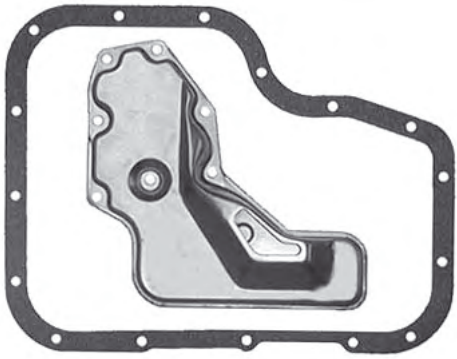

JATCO 3N71B
 (With Inside Servo)
 Pan Gasket L3N.GAS01
 Filter L3N.FIL01

JATCO 3N71B
 (With Outside Servo)
 Pan Gasket & Filter
 Special Order

JATCO 4N71B
 Pan Gasket L3N.GAS01
 Filter L4N.FIL01

JATCO N4A-EL
 Pan Gasket Kit Only
 Filter Special Order

JATCO F3A
 Pan Gasket F3A.GAS01
 Filter F3A.FIL01

JATCO F3A
 Pan Gasket F3A.GAS01
 Filter F3A.FIL02

JATCO F3A
 Pan Gasket F3A.GAS01
 Filter Special Order

JATCO F3A
 Pan Gasket F3A.GAS01
 Filter Special Order
 40mm Pipe

JATCO F3A
Pan Gasket F3A.GAS02
Filter Special Order

JATCO F3A
Pan Gasket F3A.GAS02
Filter Special Order
70mm Pipe

**WE STOCK A
COMPREHENSIVE RANGE
OF DERALE COOLING
PRODUCTS AND FITTING
KITS**

IN LINE FILTER KIT
5/16" Filter Kit FILTER.K01
3/8" Filter Kit FILTER.K02

JATCO F4AEL, F4EAT
Pan Gasket F4A.GAS01
Filter F4A.FIL01

JATCO F4AEL, F4EAT
Pan Gasket F4A.GAS01
Filter F4A.FIL02
Deep Pick Up

JATCO FN4A-EL
Pan Gasket 4F27E.GAS01
Filter 4F27E.FIL01
No Pick up

**JATCO FN4A-EL
DEMIO/MAZDA 121**
Pan Gasket 4F27E.GAS01
Filter 4F27E.FIL02
Pick up 33.5mm