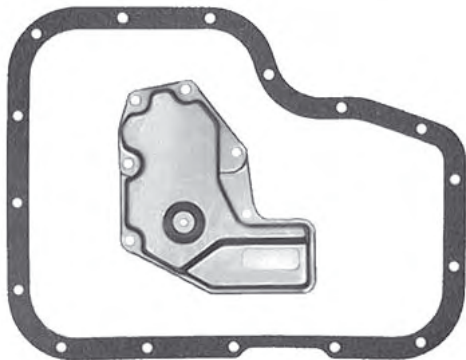

JATCO 3N71B
 (With Inside Servo)
 Pan Gasket L3N.GAS01
 Filter L3N.FIL01

JATCO 3N71B
 (With Outside Servo)
 Pan Gasket & Filter
 Special Order

JATCO 4N71B
 Pan Gasket L3N.GAS01
 Filter L4N.FIL01

JATCO N4A-EL
 Pan Gasket Kit Only
 Filter Special Order

JATCO F3A
 Pan Gasket F3A.GAS01
 Filter F3A.FIL01

JATCO F3A
 Pan Gasket F3A.GAS01
 Filter F3A.FIL02

JATCO F3A
 Pan Gasket F3A.GAS01
 Filter Special Order

JATCO F3A
 Pan Gasket F3A.GAS01
 Filter Special Order
 40mm Pipe

JATCO F3A
Pan Gasket F3A.GAS02
Filter Special Order

JATCO F3A
Pan Gasket F3A.GAS02
Filter Special Order
70mm Pipe

**WE STOCK A
COMPREHENSIVE RANGE
OF DERALE COOLING
PRODUCTS AND FITTING
KITS**

IN LINE FILTER KIT
5/16" Filter Kit FILTER.K01
3/8" Filter Kit FILTER.K02

JATCO F4AEL, F4EAT
Pan Gasket F4A.GAS01
Filter F4A.FIL01

JATCO F4AEL, F4EAT
Pan Gasket F4A.GAS01
Filter F4A.FIL02
Deep Pick Up

JATCO FN4A-EL
Pan Gasket 4F27E.GAS01
Filter 4F27E.FIL01
No Pick up

**JATCO FN4A-EL
DEMIO/MAZDA 121**
Pan Gasket 4F27E.GAS01
Filter 4F27E.FIL02
Pick up 33.5mm