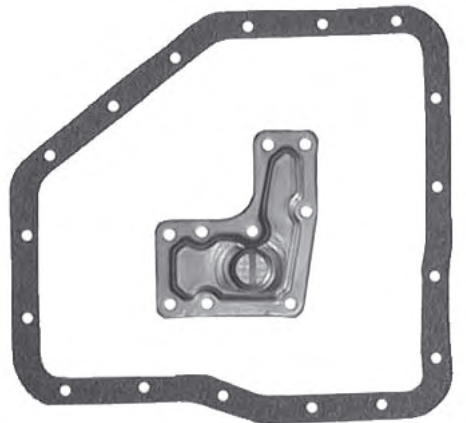

JATCO F3A
Pan Gasket F3A.GAS02
Filter Special Order

JATCO F3A
Pan Gasket F3A.GAS02
Filter Special Order
70mm Pipe

**WE STOCK A
COMPREHENSIVE RANGE
OF DERALE COOLING
PRODUCTS AND FITTING
KITS**

IN LINE FILTER KIT
5/16" Filter Kit FILTER.K01
3/8" Filter Kit FILTER.K02

JATCO F4AEL, F4EAT
Pan Gasket F4A.GAS01
Filter F4A.FIL01

JATCO F4AEL, F4EAT
Pan Gasket F4A.GAS01
Filter F4A.FIL02
Deep Pick Up

JATCO FN4A-EL
Pan Gasket 4F27E.GAS01
Filter 4F27E.FIL01
No Pick up

**JATCO FN4A-EL
DEMIO/MAZDA 121**
Pan Gasket 4F27E.GAS01
Filter 4F27E.FIL02
Pick up 33.5mm

JATCO G4A
Pan Gasket G4A.GAS01
Filter G4A.FIL01
Filter 15mm Thick

JATCO G4A
Pan Gasket G4A.GAS01
Filter G4A.FIL02
Filter 25mm Thick

JATCO G4A
Pan Gasket G4A.GAS04
Filter G4A.FIL04
Filter 35mm Thick

**JATCO G4A
TURBO**
Pan Gasket G4A.GAS01
Filter G4A.FIL02
Filter 25mm Thick

JATCO GF4EAT
Pan Gasket G4A.GAS01
Filter G4A.FIL03
41.5mm Pick Up

JATCO JF403E
Pan Gasket RL4.GAS21
(Except Rover - Use Sealant)
Filter RL4.FIL21
Pick Up 7mm off Filter Body

**JATCO JF404E
VW POLO**
Pan Gasket JF404E.GAS01
Filter JF404E.FIL01