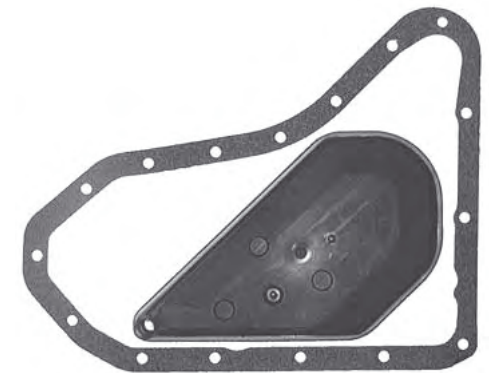

CAST IRON HYDRAMATIC
Pan Gasket HYDRA.GAS01
Filter NLA

DYNAFLOW
Pan Gasket In Kit Only
Filter NLA

JETAWAY
Pan Gasket In Kit Only
Filter JET.FIL02
15 Bolt Holes in Gasket

JETAWAY
Pan Gasket In Kit Only
Filter Special Order
14 Bolt Holes in Gasket

HYDRAMATIC 05
Pan Gasket In Kit Only
Filter NLA

ST300
Pan Gasket In Kit Only
Filter Special Order

POWERGLIDE
Pan Gasket POWER.GAS10
(Fibre)
Filter POWER.FIL01

TH125
Pan Gasket TH125.GAS01
Filter TH125.FIL01