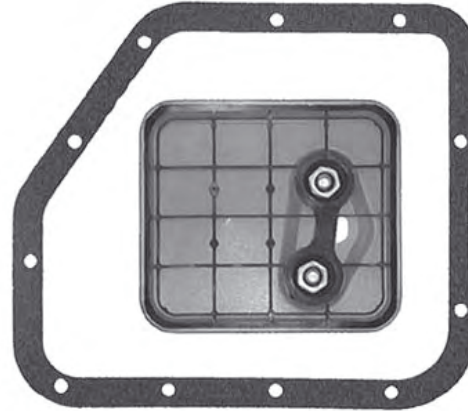

POWERGLIDE
Pan Gasket POWER.GAS10
(Fibre)
Filter POWER.FIL01

TH200/TH200C
Pan Gasket in Kit Only
Filter TH200.FIL02