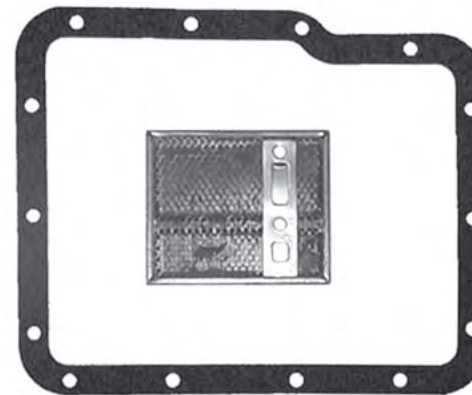

CAST IRON HYDRAMATIC
Pan Gasket HYDRA.GAS01
Filter NLA

DYNAFLOW
Pan Gasket In Kit Only
Filter NLA

JETAWAY
Pan Gasket In Kit Only
Filter JET.FIL02
15 Bolt Holes in Gasket

JETAWAY
Pan Gasket In Kit Only
Filter Special Order
14 Bolt Holes in Gasket

HYDRAMATIC 05
Pan Gasket In Kit Only
Filter NLA

ST300
Pan Gasket In Kit Only
Filter Special Order

POWERGLIDE
Pan Gasket POWER.GAS10
(Fibre)
Filter POWER.FIL01

TH125
Pan Gasket TH125.GAS01
Filter TH125.FIL01