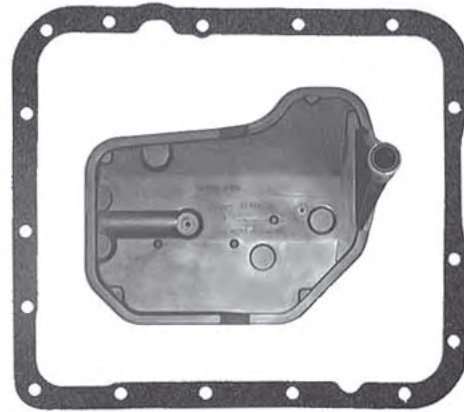

4L30E

OPEL

Pan Gasket 4L30E.GAS01
Filter 4L30E.FIL01
17mm Pick Up

4L60E

Pan Gasket TH700.GAS01
Filter 4L60E.FIL01
1993-97

4L60E

Pan Gasket TH700.GAS01
Filter 4L60E.FIL04
(Microfelt Filter 1993-97)

4L60E

Pan Gasket TH700.GAS01
Filter 4L60E.FIL05
(Deep Pick up 1998-on)

**GEAR OIL SUPPLEMENT
FOR MANUAL
TRANSMISSIONS**

Part No. LUBE3

4L80E GM

Pan Gasket 4L80E.GAS01
Filter 4L80E.FIL01
1991-96

4L80E GM

Pan Gasket 4L80E.GAS01
Filter 4L80E.FIL05
1997-on

4L80E JAGUAR

Pan Gasket 4L80E.GAS02
Filter 4L80E.FIL01

**SILICONE RTV 10 OZ
TUBE**

Part No. SILICONE.01
Silicone Sealer use for Case to Case
Applications and where no Pan
Gasket is available

4T40E

Pan Gasket 4T40E.GAS01
Filter 4T40E.FIL01