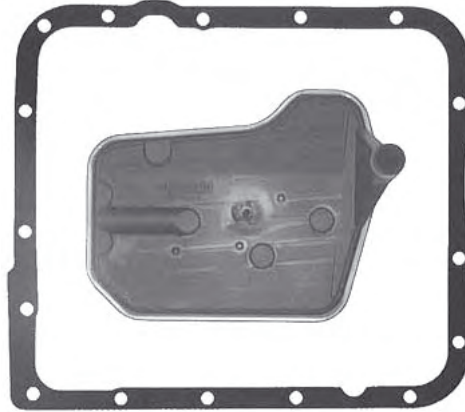

4L30E

OPEL

Pan Gasket 4L30E.GAS01
Filter 4L30E.FIL01
17mm Pick Up

4L60E

Pan Gasket TH700.GAS01
Filter 4L60E.FIL01
1993-97

4L60E

Pan Gasket TH700.GAS01
Filter 4L60E.FIL04
(Microfelt Filter 1993-97)

4L60E

Pan Gasket TH700.GAS01
Filter 4L60E.FIL05
(Deep Pick up 1998-on)

**GEAR OIL SUPPLEMENT
FOR MANUAL
TRANSMISSIONS**

Part No. LUBE3

4L80E GM

Pan Gasket 4L80E.GAS01
Filter 4L80E.FIL01
1991-96

4L80E GM

Pan Gasket 4L80E.GAS01
Filter 4L80E.FIL05
1997-on

4L80E JAGUAR

Pan Gasket 4L80E.GAS02
Filter 4L80E.FIL01

**SILICONE RTV 10 OZ
TUBE**

Part No. SILICONE.01
Silicone Sealer use for Case to Case
Applications and where no Pan
Gasket is available

4T40E

Pan Gasket 4T40E.GAS01
Filter 4T40E.FIL01