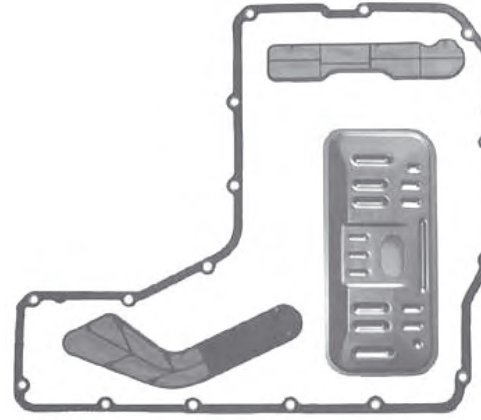

Pan Gasket TH700.GAS01
Filter 4L60E.FIL05
(Deep Pick up 1998-on)

**GEAR OIL SUPPLEMENT
FOR MANUAL
TRANSMISSIONS**

Part No. LUBE3

4L80E GM

Pan Gasket 4L80E.GAS01
Filter 4L80E.FIL01
1991-96

4L80E GM

Pan Gasket 4L80E.GAS01
Filter 4L80E.FIL05
1997-on

4L80E JAGUAR

Pan Gasket 4L80E.GAS02
Filter 4L80E.FIL01

**SILICONE RTV 10 OZ
TUBE**

Part No. SILICONE.01
Silicone Sealer use for Case to Case
Applications and where no Pan
Gasket is available

4T40E

Pan Gasket 4T40E.GAS01
Filter 4T40E.FIL01

4T60E/4T65E

Pan Gasket 4T60E.GAS01
Filter 4T60E.FIL01

4T80E

Pan Gasket 4T80E.GAS01
Main Filter 4T80E.FIL03
L/H Scavenger Filter 4T80E.FIL01
R/H Scavenger Filter 4T80E.FIL02

**AUTOMATIC
TRANSMISSION FLUSH**
For use with or without ANY Flush
machine
Part No. LUBE15